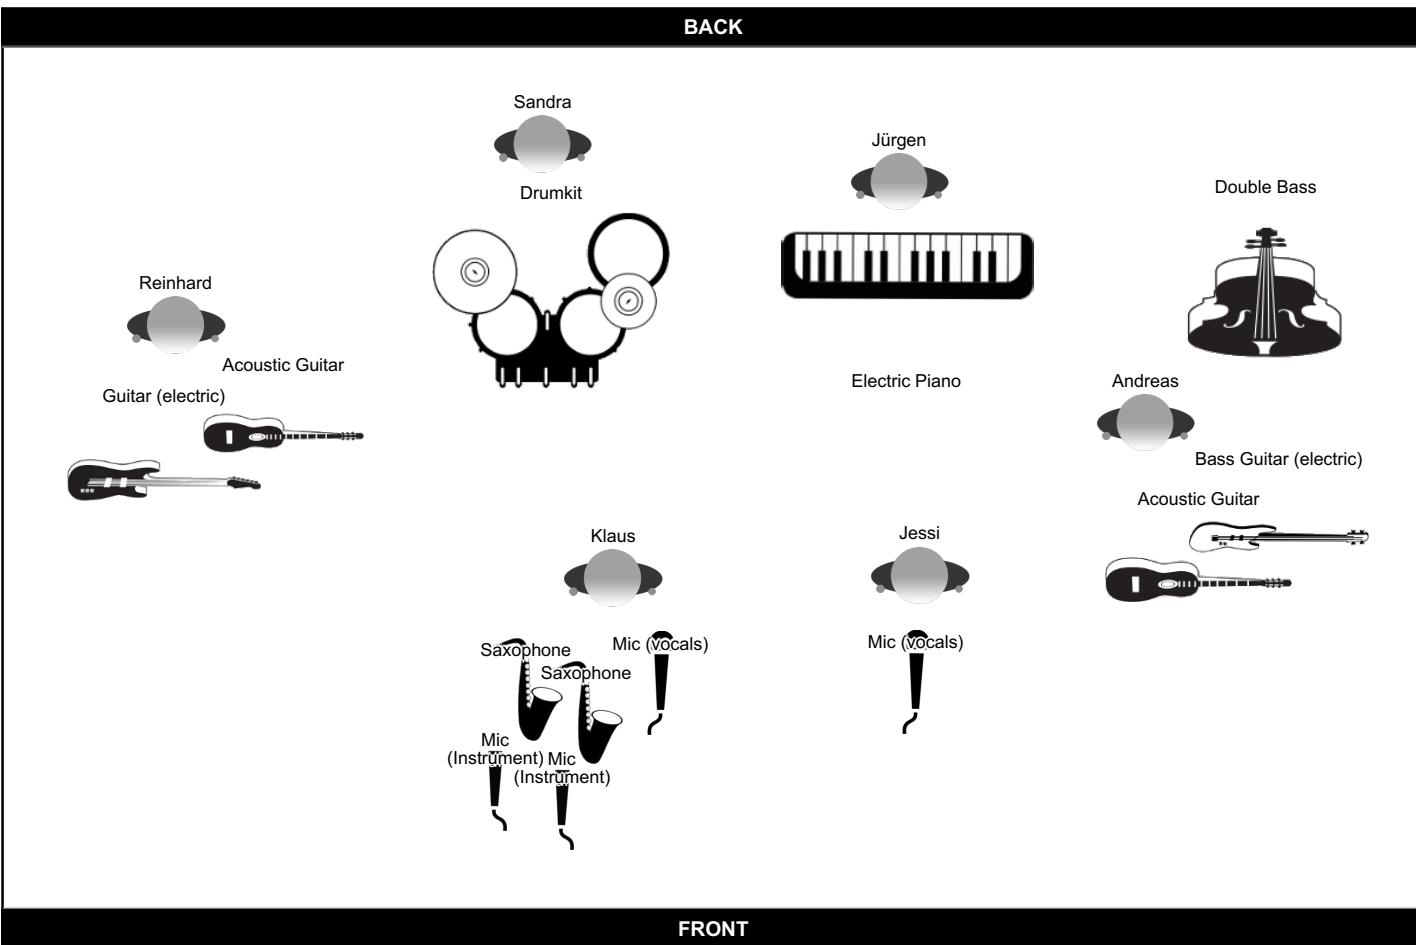

THE TURN AROUNDS (Standard)

Made using:
MyStagePlan

<http://www.the-turn-arounds.de>

Contact: (band@the-turn-arounds.de)

Extra Info

Monitor Groups

Group	Soundmix