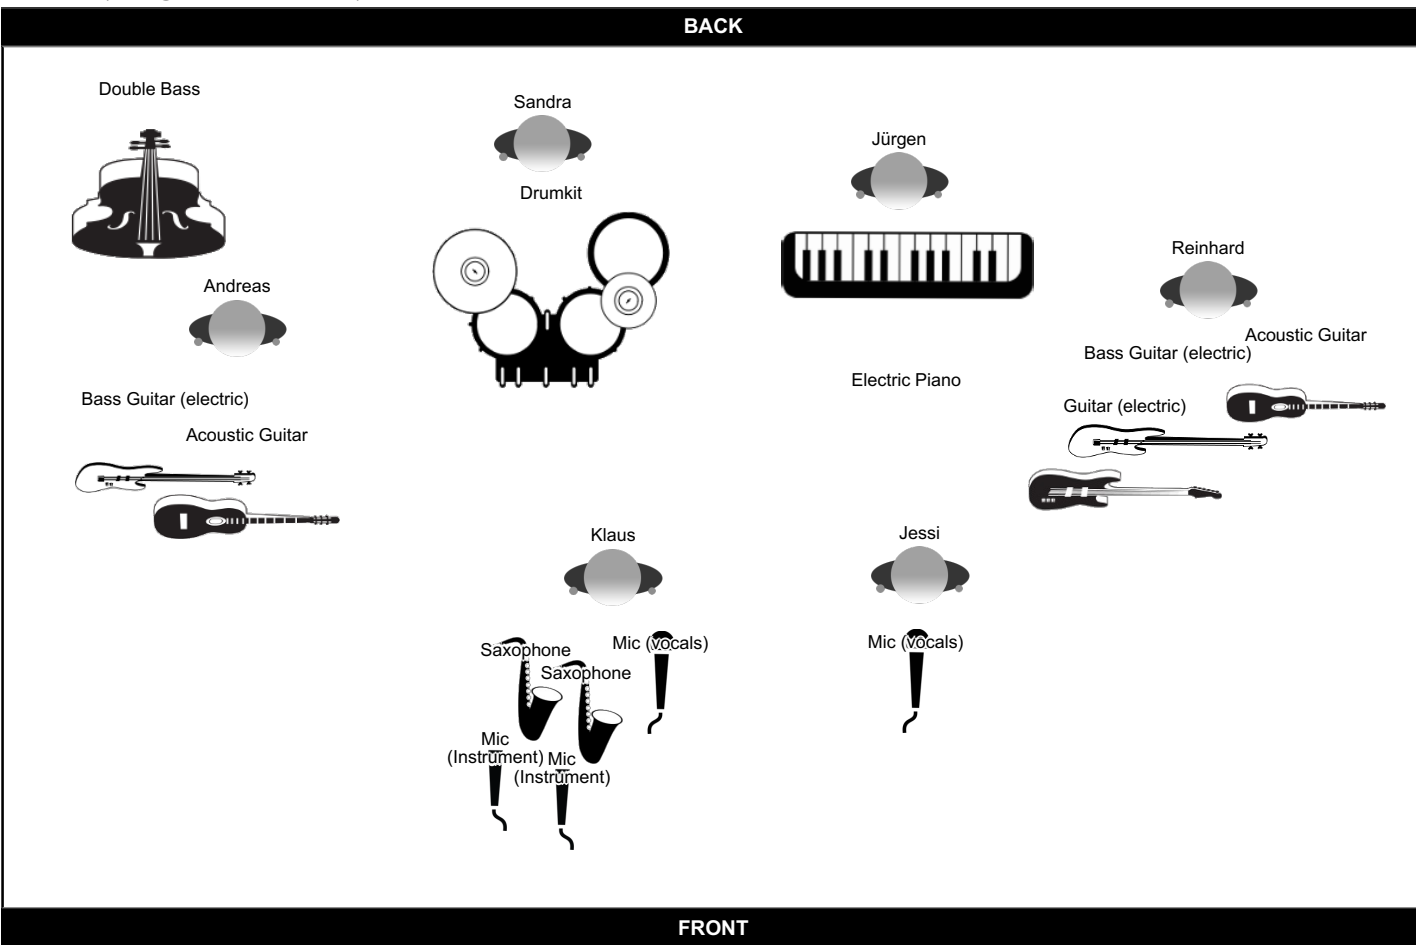

THE TURN AROUNDS (Standard)

Made using:
MyStagePlan

<http://www.the-turn-arounds.de>

Contact: (band@the-turn-arounds.de)

Extra Info

Monitor Groups

Group	Soundmix